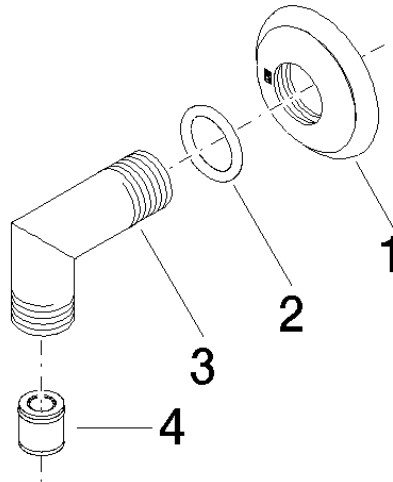

28 450 410

- 1/2" shower outlet
- rosette Ø 55 mm
- 1/2" connection
- WRAS 1809019

Intrinsic protection against back flow.

	Durabronss (23kt Gold)	28 450 410-09
	Chrome	28 450 410-00
	Brushed Platinum	28 450 410-06
	Platinum	28 450 410-08
	Brushed Durabronss (23kt Gold)	28 450 410-28
	Brushed Dark Platinum	28 450 410-99

Recommended miscellaneous

Concealed wall elbow - 35 085 970 90

- max. recess depth 163 mm
- min. recess depth 90 mm

28 450 410

mm [inches]

Flow rate chart

Certificates

Belgaqua_21-381- WRAS_1809019.
27_7.

28 450 410

Spare parts list

No.	Item Number	Name	Quantity used	Delivery time
1	09 27 35 003-09	rosette	1	40
2	90 14 10 026 00 90	seal	1	2
3	09 11 03 121-09	connection	1	60
4	90 23 01 141 00 90	back-flow preventer	1	2