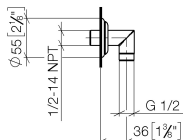

28 450 410

- 1/2" shower outlet
- rosette Ø 55 mm
- 1/2" connection
- WRAS 1809019

Intrinsic protection against back flow.

	Durabronss (23kt Gold)	28 450 410-09
	Chrome	28 450 410-00
	Brushed Platinum	28 450 410-06
	Platinum	28 450 410-08
	Brushed Durabronss (23kt Gold)	28 450 410-28
	Brushed Dark Platinum	28 450 410-99

Recommended miscellaneous

Concealed wall elbow - 35 085 970 90

- max. recess depth 163 mm
- min. recess depth 90 mm

28 450 410

mm [inches]

Flow rate chart

Certificates

Belgaqua_21-381- WRAS_1809019.
27_7.

28 450 410

Spare parts list

No.	Item Number	Name	Quantity used	Delivery time
1	09 27 35 003-09	rosette	1	40
2	90 14 10 026 00 90	seal	1	2
3	09 11 03 121-09	connection	1	60
4	90 23 01 141 00 90	back-flow preventer	1	2