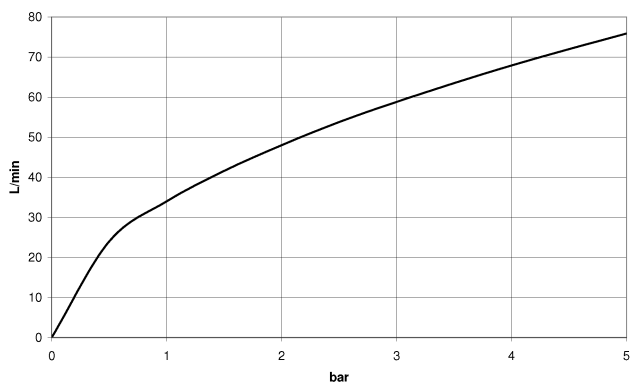

28 450 410

- 1/2" shower outlet
- rosette Ø 55 mm
- 1/2" connection
- WRAS 1809019

Intrinsic protection against back flow.

	Durabronss (23kt Gold)	28 450 410-09
	Chrome	28 450 410-00
	Brushed Platinum	28 450 410-06
	Platinum	28 450 410-08
	Brushed Durabronss (23kt Gold)	28 450 410-28
	Brushed Dark Platinum	28 450 410-99

Recommended miscellaneous

Concealed wall elbow - 35 085 970 90

- max. recess depth 163 mm
- min. recess depth 90 mm

28 450 410

mm [inches]

Flow rate chart

Certificates

Belgaqua_21-381- WRAS_1809019.
27_7.